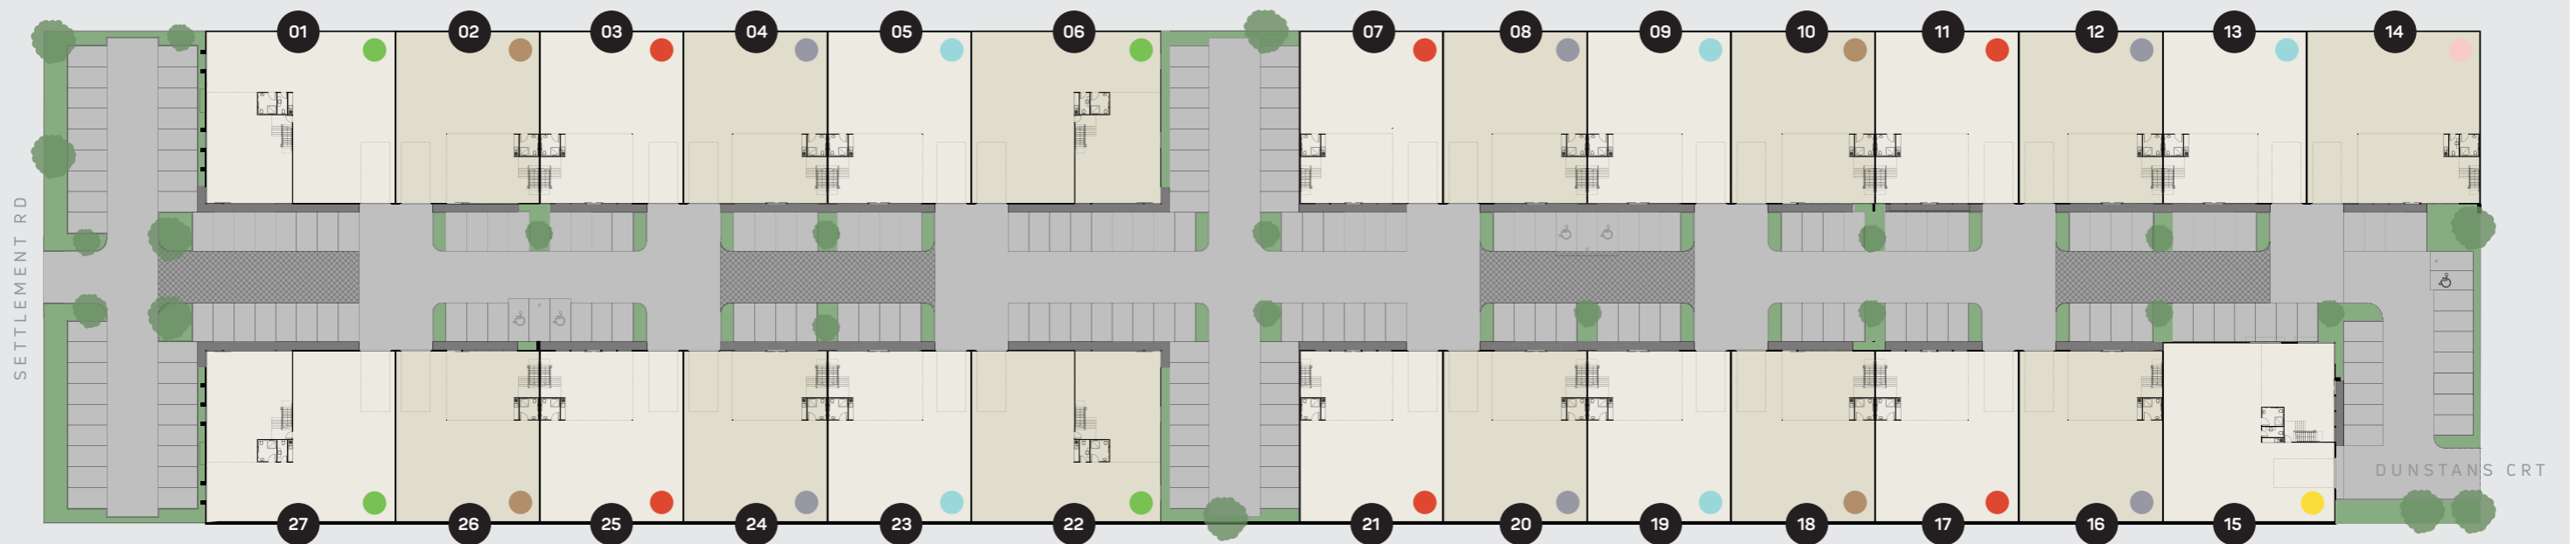

SITE MAP

Warehouse and office space from 496m² designed to cater for a wide range of business types. Mint place maximises exposure by offering 8 corner offices along with intelligently designed and easy to access internal units.

Types.

- A ●
- B ●
- C ●
- D ●
- E ●
- F ●
- G ●
- H ●

01. Ground 516 m ² Mezzanine 162 m ²	05. Ground 390 m ² Mezzanine 108 m ²	09. Ground 390 m ² Mezzanine 108 m ²	13. Ground 390 m ² Mezzanine 108 m ²	17. Ground 390 m ² Mezzanine 112 m ²	21. Ground 390 m ² Mezzanine 112 m ²	25. Ground 390 m ² Mezzanine 112 m ²
02. Ground 390 m ² Mezzanine 111 m ²	06. Ground 516 m ² Mezzanine 162 m ²	10. Ground 390 m ² Mezzanine 111 m ²	14. Ground 472 m ² Mezzanine 148 m ²	18. Ground 390 m ² Mezzanine 112 m ²	22. Ground 516 m ² Mezzanine 162 m ²	26. Ground 390 m ² Mezzanine 111 m ²
03. Ground 390m ² Mezzanine 112 m ²	07. Ground 390 m ² Mezzanine 112 m ²	11. Ground 390 m ² Mezzanine 112 m ²	15. Ground 490 m ² Mezzanine 121 m ²	19. Ground 390 m ² Mezzanine 108 m ²	23. Ground 390 m ² Mezzanine 108 m ²	27. Ground 516 m ² Mezzanine 162 m ²
04. Ground 390 m ² Mezzanine 105 m ²	08. Ground 390 m ² Mezzanine 105 m ²	12. Ground 390 m ² Mezzanine 105 m ²	16. Ground 390 m ² Mezzanine 105 m ²	20. Ground 390 m ² Mezzanine 105 m ²	24. Ground 390 m ² Mezzanine 105 m ²	